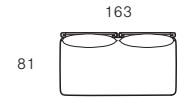

Aireys (Woven)

Dimensions (cm)

Sofas & Modular Components

AI-LC-W

Lounge Chair

AI-LC-W

Sofa Two Seater

AI-SO2-W

Center Unit Small

AI-CUS-W

Center Unit Large

AI-CUL-W

Left End Unit

AI-LEU-W

Right End Unit

AI-REU-W