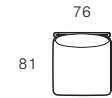

Aireys (Woven)

Dimensions (cm)

Sofas & Modular Components

AI-LC-W

Lounge Chair

AI-LC-W

Sofa Two Seater

AI-SO2-W

Center Unit Small

AI-CUS-W

Center Unit Large

AI-CUL-W

Left End Unit

AI-LEU-W

Right End Unit

AI-REU-W