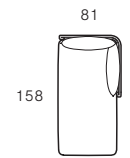

Aireys (Woven)

Dimensions (cm)

Sofas & Modular Components

AI-LC-W

Lounge Chair

AI-LC-W

Sofa Two Seater

AI-SO2-W

Center Unit Small

AI-CUS-W

Center Unit Large

AI-CUL-W

Left End Unit

AI-LEU-W

Right End Unit

AI-REU-W

Chaise Left

AI-CHL-W

Chaise Right

AI-CHR-W

Corner Unit

AI-COU-W

Ottoman

AI-OT