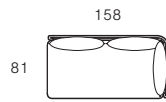

Aireys (Woven)

Dimensions (cm)

Sofas & Modular Components

AI-LC-W

Lounge Chair

AI-LC-W

Sofa Two Seater

AI-SO2-W

Center Unit Small

AI-CUS-W

Center Unit Large

AI-CUL-W

Left End Unit

AI-LEU-W

Right End Unit

AI-REU-W

Chaise Left

AI-CHL-W

Chaise Right

AI-CHR-W

Corner Unit

AI-COU-W

Ottoman

AI-OT