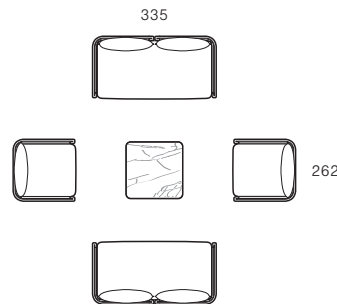

- D.
 1 x Coffee Table - Teak (AI-CT75-T)
 2 x Left End Unit (AI-LEU-W)
 1 x Ottoman (AI-OT)

- E.
 2 x Sofa Two Seater (AI-SO2-W)
 2 x Lounge Chair (AI-LC-W)
 1 x Coffee Table - Porcelain (AI-CT75-P)

- F.
 1 x Chaise Left (AI-CHL-W)
 1 x Coffee Table - Teak (AI-CT75-T)
 1 x Ottoman (AI-OT)
 1 x Right End Unit (AI-REU-W)

- G.
 1 x Left End Unit (AI-LEU-W)
 1 x Chaise Right (AI-CHR-W)
 1 x Coffee Table - Teak (AI-CT75-T)

Configuration A

Configuration B

Configuration C

Configuration D

Configuration E

Configuration F

Configuration G