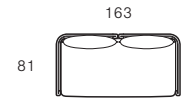

Aireys (Woven)

Dimensions (cm)

Sofas & Modular Components

AI-LC-W

Lounge Chair

AI-LC-W

Sofa Two Seater

AI-SO2-W

Center Unit Small

AI-CUS-W

Center Unit Large

AI-CUL-W

Left End Unit

AI-LEU-W

Right End Unit

AI-REU-W