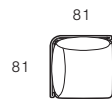

Aireys (Woven)

Dimensions (cm)

Sofas & Modular Components

AI-LC-W

Lounge Chair

AI-LC-W

Sofa Two Seater

AI-SO2-W

Center Unit Small

AI-CUS-W

Center Unit Large

AI-CUL-W

Left End Unit

AI-LEU-W

Right End Unit

AI-REU-W

Chaise Left

AI-CHL-W

Chaise Right

AI-CHR-W

Corner Unit

AI-COU-W

Ottoman

AI-OT

Coffee Tables

Coffee Table (Porcelain)

AI-CT75-P

Coffee Table (Teak)

AI-CT75-T

Modular Examples

Products listed from top left to bottom right

- A.
 2 x Left End Unit (AI-LEU-W)
 1 x Coffee Table - Porcelain (AI-CT75-P)
 1 x Right End Unit (AI-REU-W)