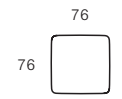

Center Unit Small

AI-CUS-W

Center Unit Large

AI-CUL-W

Left End Unit

AI-LEU-W

Right End Unit

AI-REU-W

Chaise Left

AI-CHL-W

Chaise Right

AI-CHR-W

Corner Unit

AI-COU-W

Ottoman

AI-OT

Coffee Tables

Coffee Table (Porcelain)

AI-CT75-P

Coffee Table (Teak)

AI-CT75-T

Modular Examples

Products listed from top left to bottom right

- A.
 2 x Left End Unit (AI-LEU-W)
 1 x Coffee Table - Porcelain (AI-CT75-P)
 1 x Right End Unit (AI-REU-W)