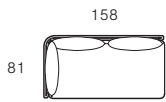

Aireys (Woven)

Dimensions (cm)

Sofas & Modular Components

AI-LC-W

Lounge Chair

AI-LC-W

Sofa Two Seater

AI-SO2-W

Center Unit Small

AI-CUS-W

Center Unit Large

AI-CUL-W

Left End Unit

AI-LEU-W

Right End Unit

AI-REU-W

Chaise Left

AI-CHL-W

Chaise Right

AI-CHR-W

Corner Unit

AI-COU-W

Ottoman

AI-OT