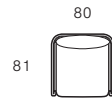

Aireys (Woven)

Dimensions (cm)

Sofas & Modular Components

AI-LC-W

Lounge Chair

AI-LC-W

Sofa Two Seater

AI-SO2-W

Center Unit Small

AI-CUS-W

Center Unit Large

AI-CUL-W

Left End Unit

AI-LEU-W

Right End Unit

AI-REU-W