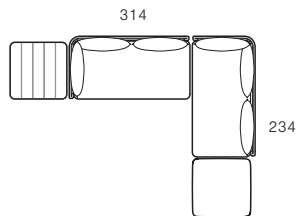

- D.
 1 x Coffee Table - Teak (AI-CT75-T)
 2 x Left End Unit (AI-LEU-W)
 1 x Ottoman (AI-OT)

- E.
 2 x Sofa Two Seater (AI-SO2-W)
 2 x Lounge Chair (AI-LC-W)
 1 x Coffee Table - Porcelain (AI-CT75-P)

- F.
 1 x Chaise Left (AI-CHL-W)
 1 x Coffee Table - Teak (AI-CT75-T)
 1 x Ottoman (AI-OT)
 1 x Right End Unit (AI-REU-W)

- G.
 1 x Left End Unit (AI-LEU-W)
 1 x Chaise Right (AI-CHR-W)
 1 x Coffee Table - Teak (AI-CT75-T)

Configuration A

Configuration B

Configuration C

Configuration D

Configuration E

Configuration F

Configuration G