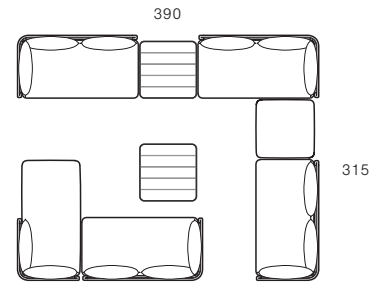

- D.
 1 x Coffee Table - Teak (AI-CT75-T)
 2 x Left End Unit (AI-LEU-W)
 1 x Ottoman (AI-OT)

- E.
 2 x Sofa Two Seater (AI-SO2-W)
 2 x Lounge Chair (AI-LC-W)
 1 x Coffee Table - Porcelain (AI-CT75-P)

- F.
 1 x Chaise Left (AI-CHL-W)
 1 x Coffee Table - Teak (AI-CT75-T)
 1 x Ottoman (AI-OT)
 1 x Right End Unit (AI-REU-W)

- G.
 1 x Left End Unit (AI-LEU-W)
 1 x Chaise Right (AI-CHR-W)
 1 x Coffee Table - Teak (AI-CT75-T)

Configuration A

Configuration B

Configuration C

Configuration D

Configuration E

Configuration F

Configuration G