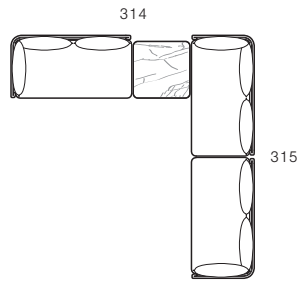

Modular Examples

Products listed from top left to bottom right

- A.
  2 x Left End Unit (AI-LEU-W)
  1 x Coffee Table - Porcelain (AI-CT75-P)
  1 x Right End Unit (AI-REU-W)

- B.
  1 x Coffee Table - Porcelain (AI-CT75-P)
  1 x Sofa Two Seater (AI-SO2-W)
  1 x Ottoman (AI-OT)

- C.
  2 x Left End Unit (AI-LEU-W)
  1 x Coffee Table - Teak (AI-CT75-T)
  2 x Right End Unit (AI-REU-W)
  1 x Ottoman (AI-OT)
  1 x Chaise Right (AI-CHR-W)

- D.
  1 x Coffee Table - Teak (AI-CT75-T)
  2 x Left End Unit (AI-LEU-W)
  1 x Ottoman (AI-OT)

- E.
  2 x Sofa Two Seater (AI-SO2-W)
  2 x Lounge Chair (AI-LC-W)
  1 x Coffee Table - Porcelain (AI-CT75-P)

- F.
  1 x Chaise Left (AI-CHL-W)
  1 x Coffee Table - Teak (AI-CT75-T)
  1 x Ottoman (AI-OT)
  1 x Right End Unit (AI-REU-W)

- G.
  1 x Left End Unit (AI-LEU-W)
  1 x Chaise Right (AI-CHR-W)
  1 x Coffee Table - Teak (AI-CT75-T)

Configuration A