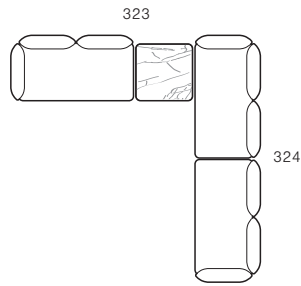

Modular Examples

Products listed from top left to bottom right

- A.
  2 x Left End Unit (AI-LEU-S)
  1 x Coffee Table - Porcelain (AI-CT75-P)
  1 x Right End Unit (AI-REU-S)

- B.
  1 x Coffee Table - Porcelain (AI-CT75-P)
  1 x Sofa Two Seater (AI-SO2-S)
  1 x Ottoman (AI-OT)

- C.
  2 x Left End Unit (AI-LEU-S)
  1 x Coffee Table - Teak (AI-CT75-T)
  2 x Right End Unit (AI-REU-S)
  1 x Ottoman (AI-OT)
  1 x Chaise Right (AI-CHR-S)

- D.
  1 x Coffee Table - Teak (AI-CT75-T)
  2 x Left End Unit (AI-LEU-S)
  1 x Ottoman (AI-OT)

- E.
  2 x Sofa Two Seater (AI-SO2-S)
  2 x Lounge Chair (AI-LC-S)
  1 x Coffee Table - Porcelain (AI-CT75-P)

- F.
  1 x Chaise Left (AI-CHL-S)
  1 x Coffee Table - Teak (AI-CT75-T)
  1 x Ottoman (AI-OT)
  1 x Right End Unit (AI-REU-S)

- G.
  1 x Left End Unit (AI-LEU-S)
  1 x Chaise Right (AI-CHR-S)
  1 x Coffee Table - Teak (AI-CT75-T)

Configuration A