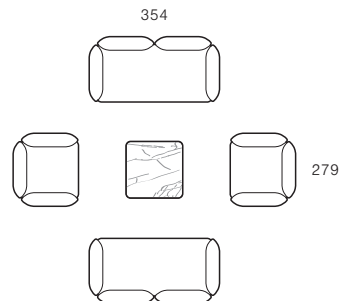

- E.  
 2 x Sofa Two Seater (AI-SO2-S)  
 2 x Lounge Chair (AI-LC-S)  
 1 x Coffee Table - Porcelain (AI-CT75-P)

- F.  
 1 x Chaise Left (AI-CHL-S)  
 1 x Coffee Table - Teak (AI-CT75-T)  
 1 x Ottoman (AI-OT)  
 1 x Right End Unit (AI-REU-S)

- G.  
 1 x Left End Unit (AI-LEU-S)  
 1 x Chaise Right (AI-CHR-S)  
 1 x Coffee Table - Teak (AI-CT75-T)

Configuration A

Configuration B

Configuration C

Configuration D

Configuration E

Configuration F

Configuration G