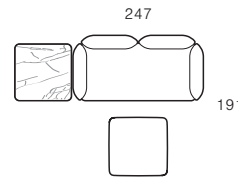

Configuration B