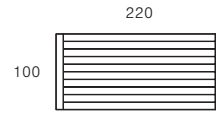

Dining Table (Teak Top)

AD-220-T