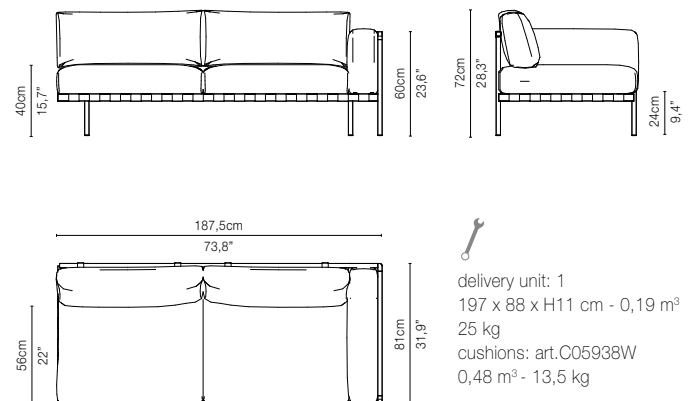

## TECHNICAL DRAWINGS\*

05902-x - Armchair 117 cm

05992-x - Pouf

05908-x - Sofa 189 cm

05928-x - Centre module 189 cm

05938R-x - Right arm module 189 cm

05938L-x - Left arm module 189 cm

\* The cushions on the drawings are not included in the article. Appearances, measurements and weights may slightly differ from reality.

### 05929-x - Center module 273 cm

### 05939R-x - Right arm module 273 cm

### 05939L-x - Left arm module 273 cm