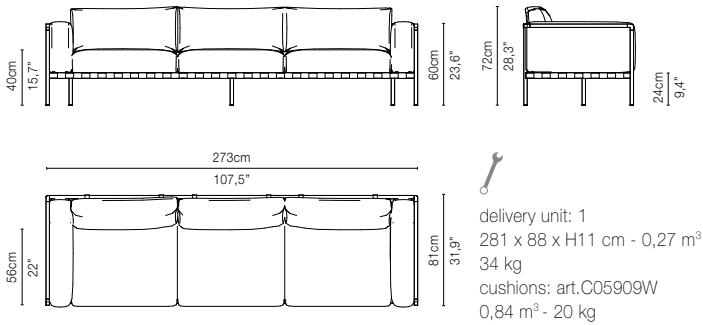

## TECHNICAL DRAWINGS\*

05902-x - Armchair 117 cm

05992-x - Pouf

05908-x - Sofa 189 cm

05928-x - Centre module 189 cm

05938R-x - Right arm module 189 cm

05938L-x - Left arm module 189 cm

\* The cushions on the drawings are not included in the article. Appearances, measurements and weights may slightly differ from reality.

### 05929-x - Center module 273 cm

### 05939R-x - Right arm module 273 cm

### 05939L-x - Left arm module 273 cm