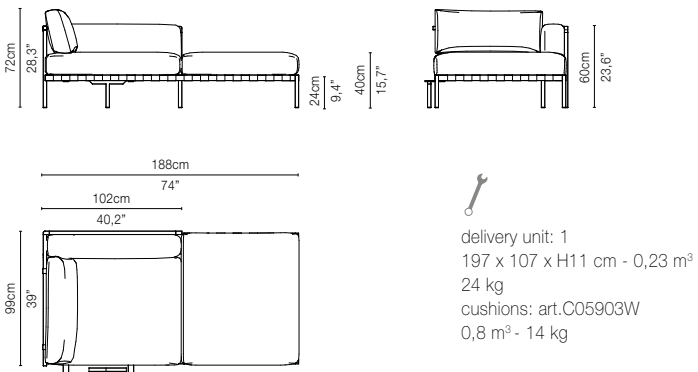

05909-x - Meridienne left