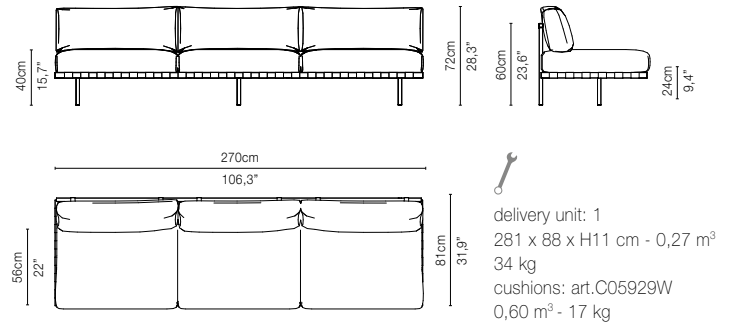

## TECHNICAL DRAWINGS\*

05902-x - Armchair 117 cm

05992-x - Pouf

05908-x - Sofa 189 cm

05928-x - Centre module 189 cm

05938R-x - Right arm module 189 cm

05938L-x - Left arm module 189 cm

\* The cushions on the drawings are not included in the article. Appearances, measurements and weights may slightly differ from reality.

### 05929-x - Center module 273 cm

### 05939R-x - Right arm module 273 cm

### 05939L-x - Left arm module 273 cm