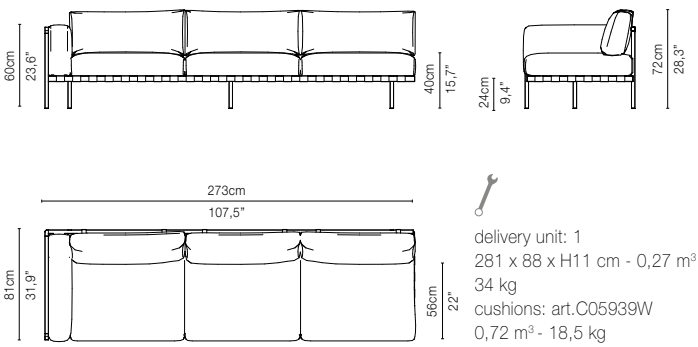

## TECHNICAL DRAWINGS\*

05902-x - Armchair 117 cm

05992-x - Pouf

05908-x - Sofa 189 cm

05928-x - Centre module 189 cm

05938R-x - Right arm module 189 cm

05938L-x - Left arm module 189 cm

\* The cushions on the drawings are not included in the article. Appearances, measurements and weights may slightly differ from reality.

## TECHNICAL DRAWINGS\*

### 05939R-x - Right arm module 273 cm

### 05939L-x - Left arm module 273 cm