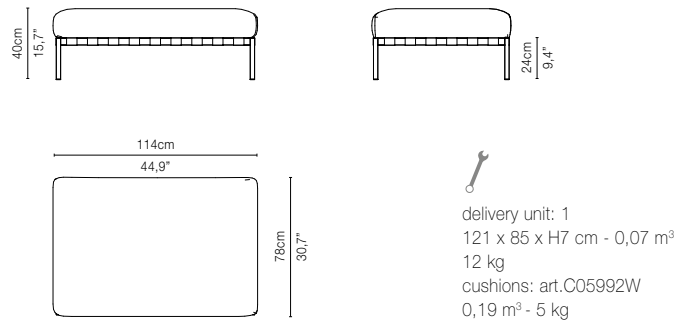

## TECHNICAL DRAWINGS\*

05902-x - Armchair 117 cm

05992-x - Pouf

05908-x - Sofa 189 cm

05928-x - Centre module 189 cm

05938R-x - Right arm module 189 cm

05938L-x - Left arm module 189 cm

\* The cushions on the drawings are not included in the article. Appearances, measurements and weights may slightly differ from reality.

### 05929-x - Center module 273 cm

### 05939R-x - Right arm module 273 cm

### 05939L-x - Left arm module 273 cm