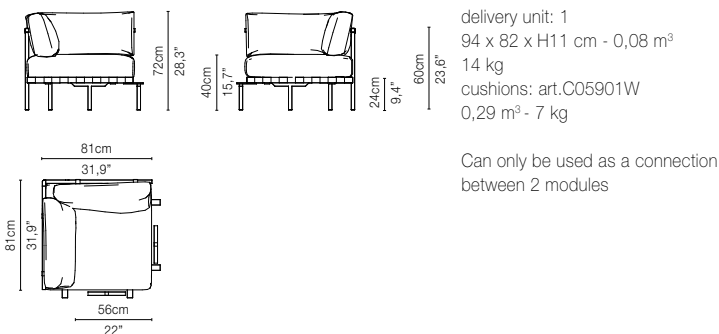

05901-x - Corner module

* The cushions on the drawings are not included in the article.
Appearances, measurements and weights may slightly differ from reality.