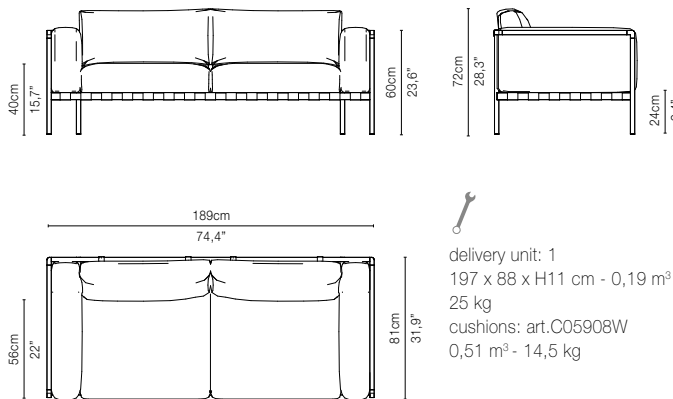

## TECHNICAL DRAWINGS\*

05902-x - Armchair 117 cm

05992-x - Pouf

05908-x - Sofa 189 cm

05928-x - Centre module 189 cm

05938R-x - Right arm module 189 cm

05938L-x - Left arm module 189 cm

\* The cushions on the drawings are not included in the article. Appearances, measurements and weights may slightly differ from reality.

### 05929-x - Center module 273 cm

### 05939R-x - Right arm module 273 cm

### 05939L-x - Left arm module 273 cm