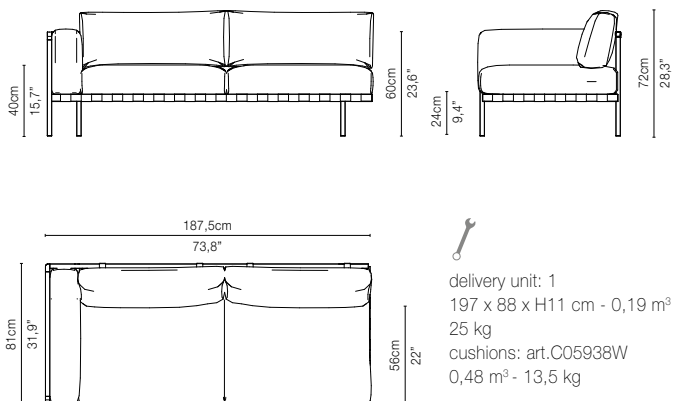

## TECHNICAL DRAWINGS\*

05902-x - Armchair 117 cm

05992-x - Pouf

05908-x - Sofa 189 cm

05928-x - Centre module 189 cm

05938R-x - Right arm module 189 cm

05938L-x - Left arm module 189 cm

\* The cushions on the drawings are not included in the article. Appearances, measurements and weights may slightly differ from reality.

### 05929-x - Center module 273 cm

### 05939R-x - Right arm module 273 cm

### 05939L-x - Left arm module 273 cm