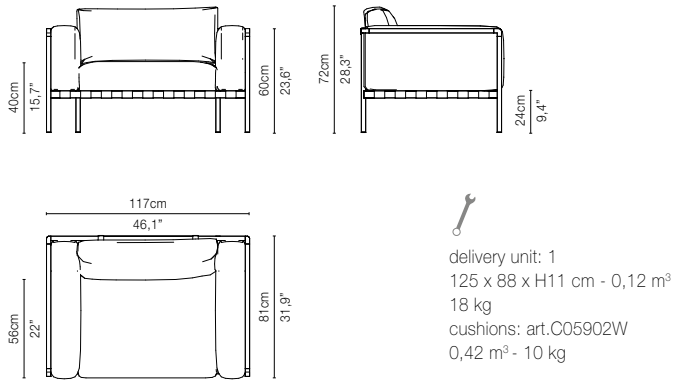

## TECHNICAL DRAWINGS\*

05902-x - Armchair 117 cm

05992-x - Pouf

05908-x - Sofa 189 cm

05928-x - Centre module 189 cm

05938R-x - Right arm module 189 cm

05938L-x - Left arm module 189 cm

\* The cushions on the drawings are not included in the article. Appearances, measurements and weights may slightly differ from reality.

### 05929-x - Center module 273 cm

### 05939R-x - Right arm module 273 cm

### 05939L-x - Left arm module 273 cm