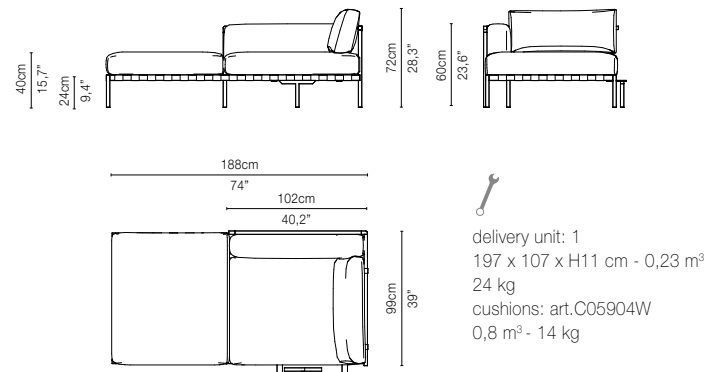

05909-x - Meridienne right