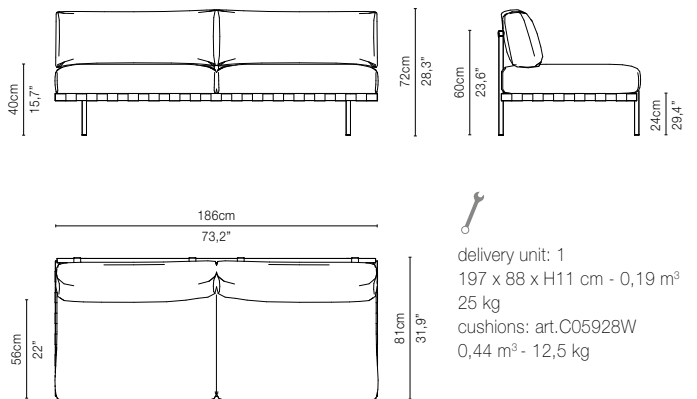

## TECHNICAL DRAWINGS\*

05902-x - Armchair 117 cm

05992-x - Pouf

05908-x - Sofa 189 cm

05928-x - Centre module 189 cm

05938R-x - Right arm module 189 cm

05938L-x - Left arm module 189 cm

\* The cushions on the drawings are not included in the article. Appearances, measurements and weights may slightly differ from reality.

### 05929-x - Center module 273 cm

### 05939R-x - Right arm module 273 cm

### 05939L-x - Left arm module 273 cm