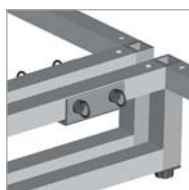

ADJUSTABLE FEET

ANTI-SLIP STRIP
(back cushions)

FRAME STRUCTURE

WATERPROOF
FINISHING

FINE STITCHING
(in matching colours)

U-CLIP + PIN
(MODULAR SYSTEM)
for fixation of 2 models

MAINTENANCE

onderhoud - maintenance - Pflege - mantenimiento - manutenzione