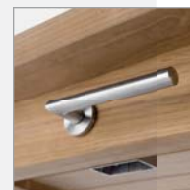

## CHARACTERISTICS

kenmerken - spécificités - Eigenschaften - características - caratteristiche

ADJUSTABLE FEET  
(only for lounge modules)

ADJUSTABLE HEADREST  
WITH HYDRAULIC PUMP  
(lounger)

AUTOMATIC HANDLE  
TO ADJUST HEADREST  
(lounger)