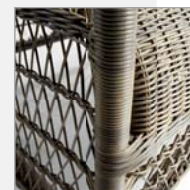

DECORATIVE WEAVING
(cord square collection)