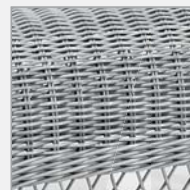

WICKER: AVAILABLE COLOURS

CAMEL
2,8MM
col.23

OFF WHITE
2,8MM (only for cord square)
col.31

FRAME

frame - structure - Gestell - soporte - telaio

POWDERCOATED ALUMINUM (PCA)
(colour determined by finishing)

FINISHING

afwerking - finitions - Oberflächenbehandlung - acabado - rifinitura

CAMEL 2,8MM
col.23

OFF WHITE 2,8MM
col.31

CHARACTERISTICS

kenmerken - spécificités - Eigenschaften - características - caratteristiche

ANTI-WEAR GLIDER
(with copper protection cap - col.23)