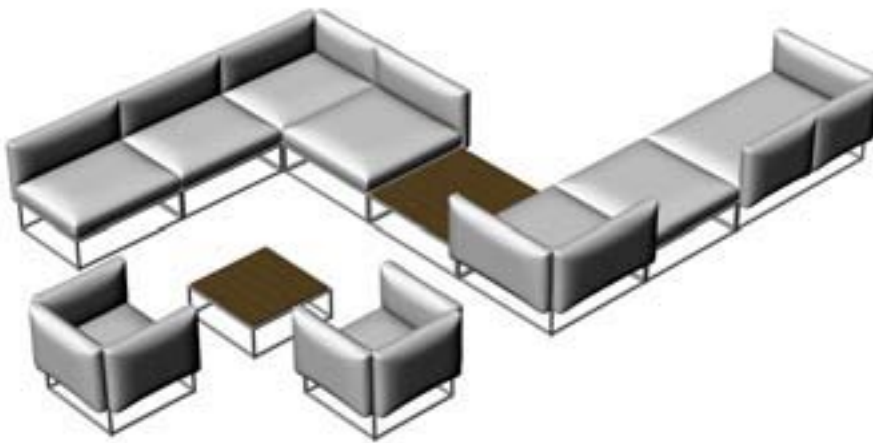

W 75cm
L 75cm
H 29cm

Cloud
6034 : 75 x 75 Coffee Table
(Taupe Quartz Top)
Brushed EP stainless steel frame with
Taupe colour quartz table top.

W 100cm
L 100cm
H 29cm

Cloud
6044 : 100 x 100 Coffee Table
(Taupe Quartz Top)
Brushed EP stainless steel frame with
Taupe colour quartz table top.

- 1x 6062 75 x 100 Left End Unit
- 1x 6063 75 x 100 Centre Unit
- 1x 6061 75 x 100 Right End Unit
- 1x 6091 100 x 150 Right End Unit
- 1x 6051 75 x 75 Lounge Chair
- 1x 6043 100 x 100 Coffee Table

- 2x 6096 100 x 150 Sofa
- 2x 6031 75 x 75 Coffee Table