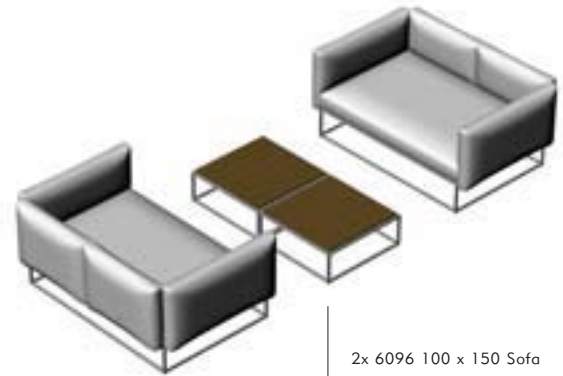

W 75cm
L 75cm
H 29cm

Cloud
6034 : 75 x 75 Coffee Table
(Taupe Quartz Top)
Brushed EP stainless steel frame with
Taupe colour quartz table top.

W 100cm
L 100cm
H 29cm

Cloud
6044 : 100 x 100 Coffee Table
(Taupe Quartz Top)
Brushed EP stainless steel frame with
Taupe colour quartz table top.

- 1x 6062 75 x 100 Left End Unit
- 1x 6063 75 x 100 Centre Unit
- 1x 6061 75 x 100 Right End Unit
- 1x 6091 100 x 150 Right End Unit
- 1x 6051 75 x 75 Lounge Chair
- 1x 6043 100 x 100 Coffee Table

- 2x 6096 100 x 150 Sofa
- 2x 6031 75 x 75 Coffee Table