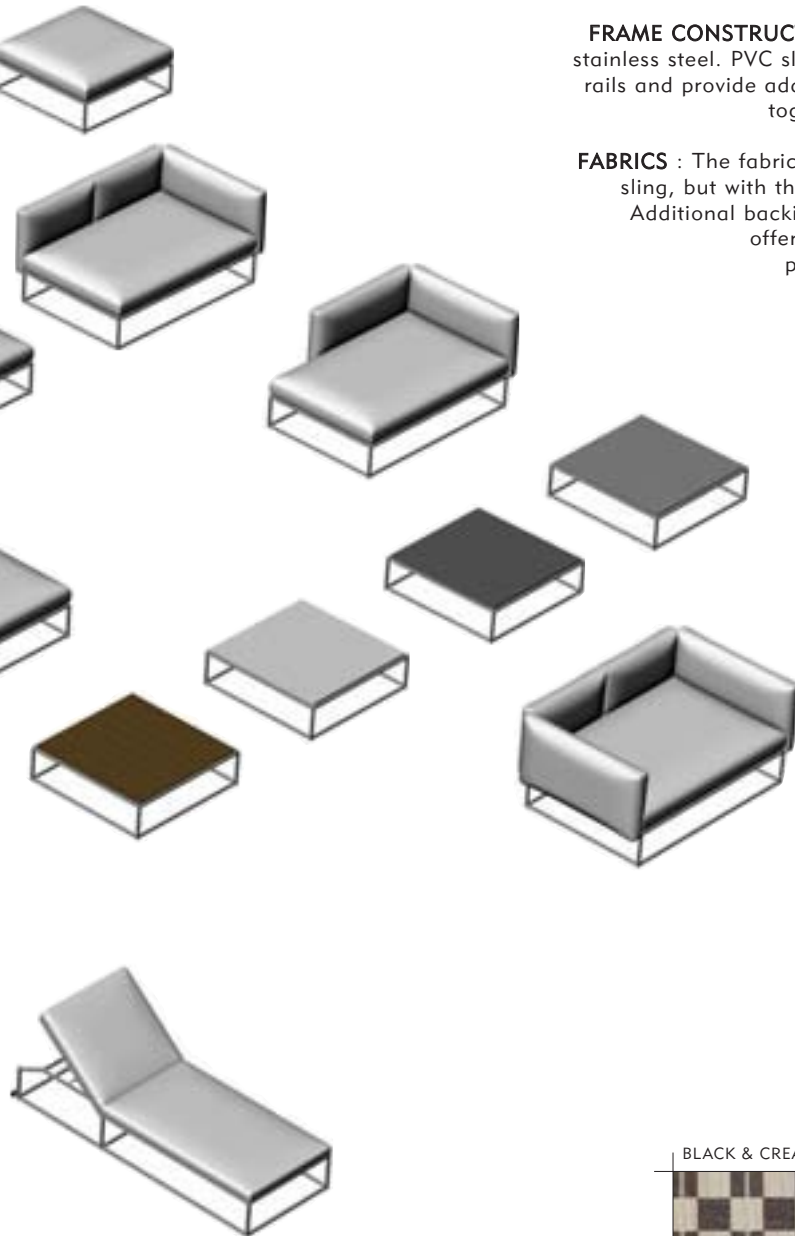

REMOVABLE COVERS : Cushion covers can be easily removed via their velcro attachments to enable cleaning. There is no need to dis-assemble the furniture to enable removal of the covers.

CUSHION CONSTRUCTION : Cushions are designed to be virtually waterproof, so no water can enter into the cushion filling itself. In the unlikely case that any water does enter, the design of the cushions -including mesh bases and well concealed Velcro seals - allows for it to drain away quickly. The interior of each back cushion is constructed from a molded polypropylene core with polyethylene foam rim secured to a tubular stainless steel frame. Attached to this rigid core is a dacron fibre fill enclosed inside a waterproof liner. Seat cushions are constructed using a reticulated foam core with a dacron wrap. All seams on cushions are sealed with waterproof sealing tape to ensure no water can enter the cushions.